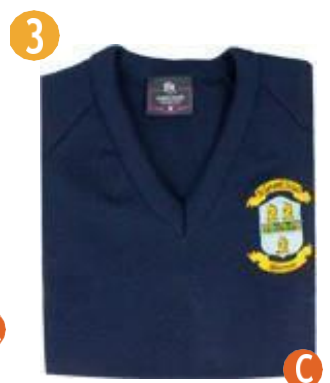

ST GERARD'S SENIOR SCHOOL

SCHOOL UNIFORM GUIDE - BOYS' FORMAL

C COMPULSORY ITEM

01 ST. GERARD'S BOYS' SCHOOL BLAZER

Compulsory for all Boys

02 ST. GERARD'S BOYS' COAT

*1st Year Compulsory
*2nd-6th Year Optional

03 ST. GERARD'S BOYS' PULLOVER

Compulsory for all Boys

04 ST. GERARD'S BOYS' BLUE SHIRT

Compulsory for all 1st - 5th Year Boys

05 ST. GERARD'S BOYS' WHITE SHIRT

- Compulsory for all 6th Year Boys
- Compulsory and worn for special occasions 1st - 5th Year

06 ST GERARD'S TIE

Compulsory for all Boys

07 ST. GERARD'S BOYS' TROUSERS

Compulsory for all Boys

08 SCHOOL FOOTWEAR

Black Formal Shoes
Compulsory

09 ST GERARD'S SCHOOL SCARF

Optional

10 ST GERARD'S SCHOOL BEANIE

Optional

11 UNIFORM LABELS

Optional

TO AVOID ACCIDENTAL LOSS OF PROPERTY, IT IS RECOMMENDED ALL ITEMS BE CLEARLY MARKED, WITH NAME TAPE OR INDELIBLE MARKER